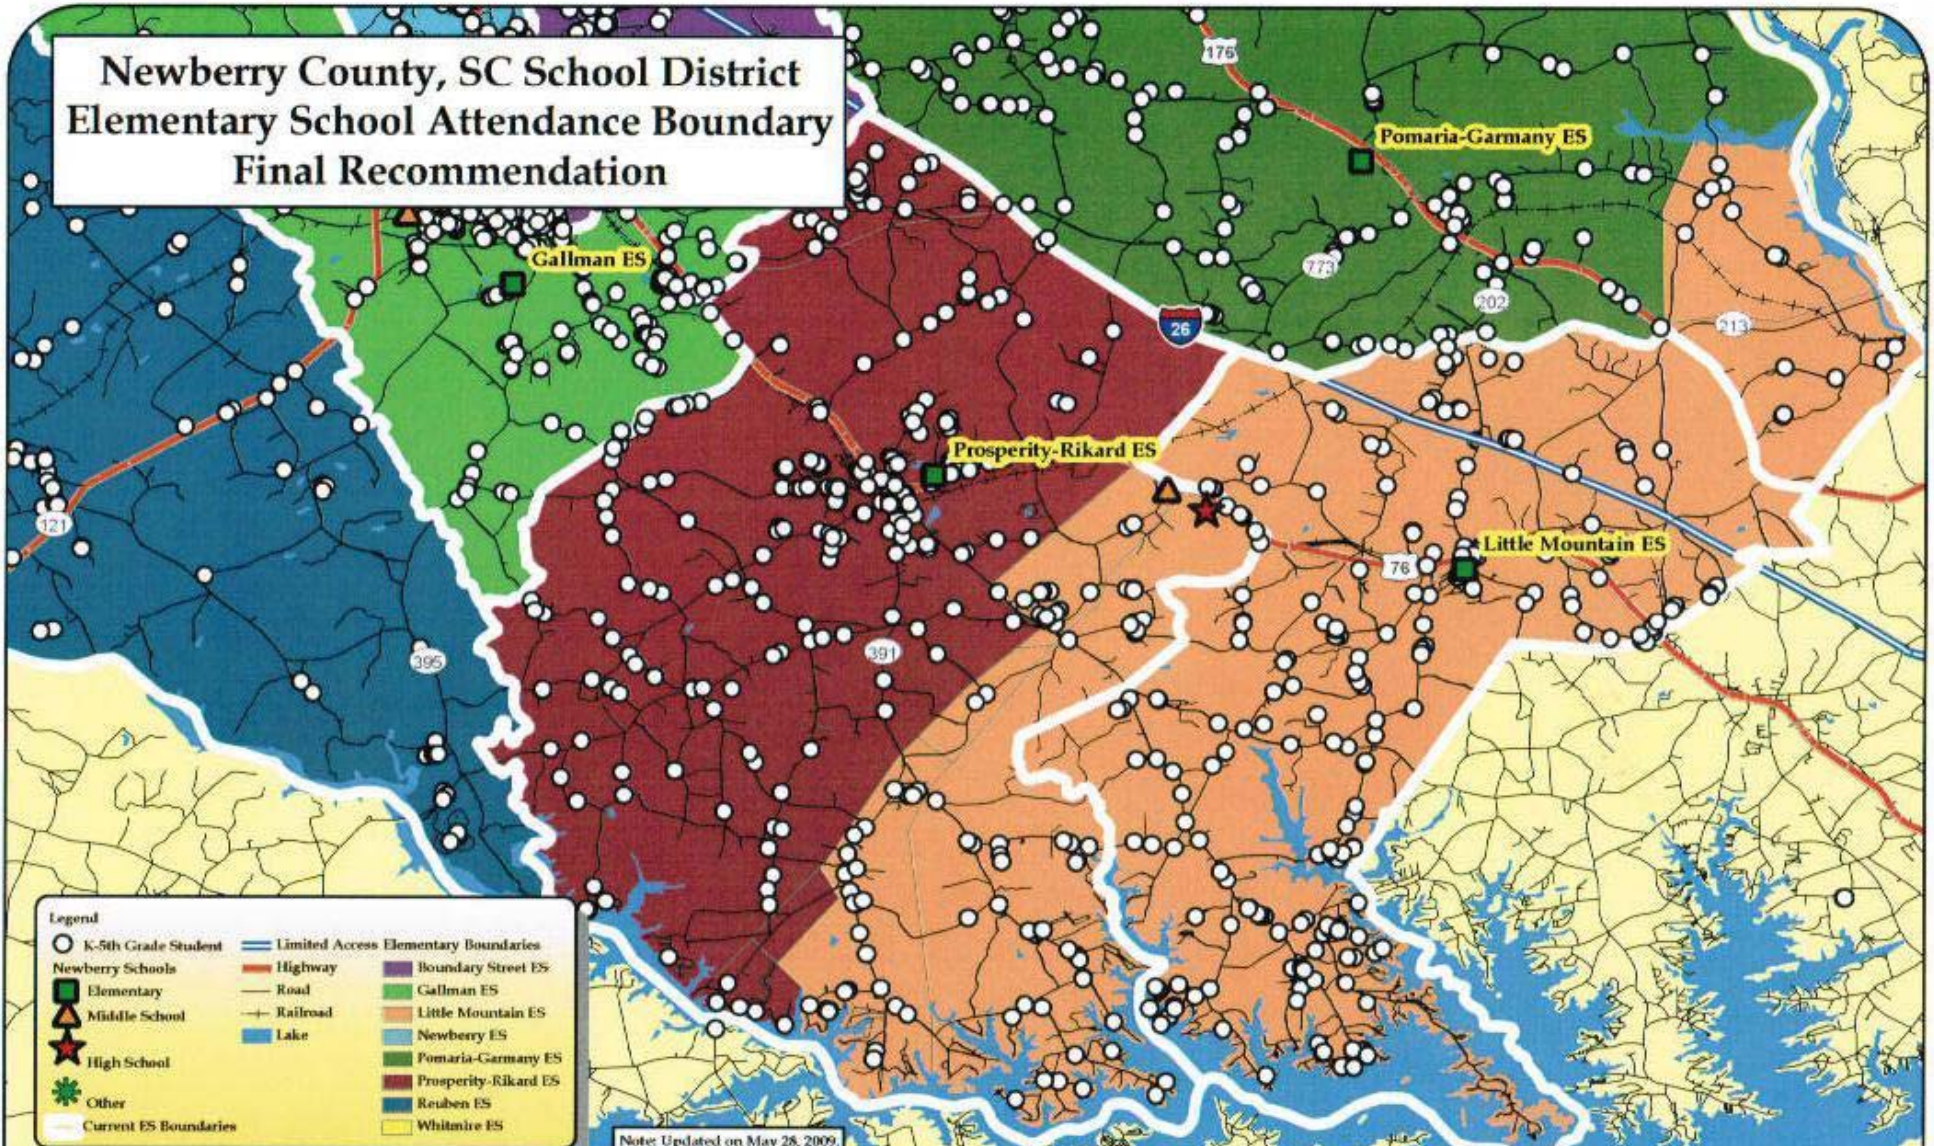

# Newberry County, SC School District Elementary School Attendance Boundary Final Recommendation

**Legend**

- K-5th Grade Student
- Elementary
- △ Middle School
- ★ High School
- ✿ Other
- Current ES Boundaries
- Limited Access Elementary Boundaries
- Highway
- Road
- Railroad
- Lake
- Boundary Street ES
- Gallman ES
- Little Mountain ES
- Newberry ES
- Pomaria-Garmany ES
- Prosperity-Rikard ES
- Reuben ES
- Whitmire ES

Note: Updated on May 28, 2009.

**Elementary Final Recommendation : K-5th Grade Students Living Within Proposed Boundary**

	K	1	2	3	4	5	Total
Boundary Street	62	68	62	62	68	57	379
Gallman	81	73	78	76	70	81	459
Little Mountain	54	49	74	73	56	60	366
Newberry	55	72	68	61	51	57	364
Pomaria-Garmany	66	61	78	64	54	76	399
Prosperity-Rikard	42	55	63	55	67	65	347
Reuben	19	26	26	36	23	32	162
Whitmire (K-5)	35	38	36	35	45	48	237

CropperGIS

Data Source: Newberry County, SC Schools  
Cartographer: IMK, May 2009.